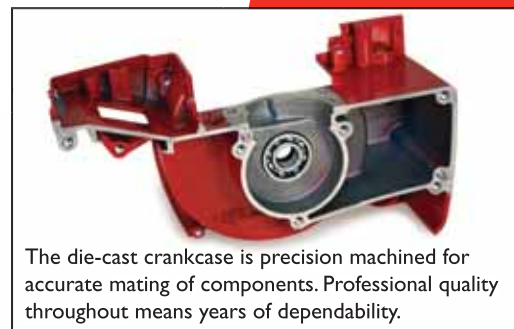

The Shindaiwa logo is displayed in white lowercase letters on a red background. The registered trademark symbol (®) is located at the top right of the word.

shindaiwa®

377 Chain Saw

A close-up photograph of a Shindaiwa 377 chain saw cutting through a tree trunk. The saw's bar is white with the 'shindaiwa' logo in red. The chain is visible, and wood chips are flying off the cut. The background shows a blurred forest scene with green foliage.

The Shindaiwa 377 chain saw is a commercial tree-trimming and firewood cutter saw with full anti-vibe system and outstanding power-to-weight ratio.

Outstanding power-to-weight ratio

Ergonomic design for comfortable handling

Specifications

Displacement	2.3 cu in (37.7 cc)
Output	2.2 hp (1.6 kW)
Dry Weight*	9.3 lbs (4.2 kg)
Bar Length	14 to 16 in (35 to 40 cm)
Fuel Capacity	13.5 oz (400 ml)
Oil Tank Cap.	8.5 oz (250 ml)

*Powerhead only

Features

- Boot-mounted Walbro WT carburetor delivers excellent acceleration from clutch engagement through full throttle and reduces heat transfer from the engine.
- 1-piece CDI ignition system for quick, easy starts. RPM limiter protects engine from overspeeding.
- Convenient integrated Choke and Fast Idle Speed control for easy starting.
- Four-bolt muffler means secure mounting, minimizing repair requirements.