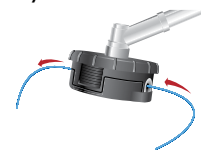

shindaiwa

F222/T222 HomePro® Trimmers

Designed for the serious homeowner, these trimmers come equipped with our patented Speed-Feed® trimmer head.

shindaiwa

F222/T222 HomePro® Trimmers

Take the hassle out of re-loading your trimmer spool with our exclusive Speed-Feed® cutting head! No disassembly required and re-loads in less than 30 seconds!

Step 1: Align the arrow on cover with eyelet.

Step 2: Feed approximately 6' of trimmer line through the eyelets.

Step 3: Re-load line by simply turning the cover and cutting line to equal lengths.

Specifications

*Weights without cutting attachment

Additional Features

- Quality 4-bolt, chrome plated cylinder for maximum durability.
- Heavy-duty gearcase with helical gears for smooth power transfer (T222).
- Meets stringent EPA and California exhaust emission regulations.