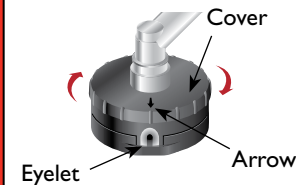

shindaiwa

F222/T222 HomePro® Trimmers

Designed for the serious homeowner, these trimmers come equipped with our patented Speed-Feed® trimmer head.

shindaiwa

F222/T222 HomePro® Trimmers

Take the hassle out of re-loading your trimmer spool with our exclusive Speed-Feed® cutting head! No disassembly required and re-loads in less than 30 seconds!

Step 1: Align the arrow on cover with eyelet.

Step 2: Feed approximately 6' of trimmer line through the eyelets.

Step 3: Re-load line by simply turning the cover and cutting line to equal lengths.

Specifications