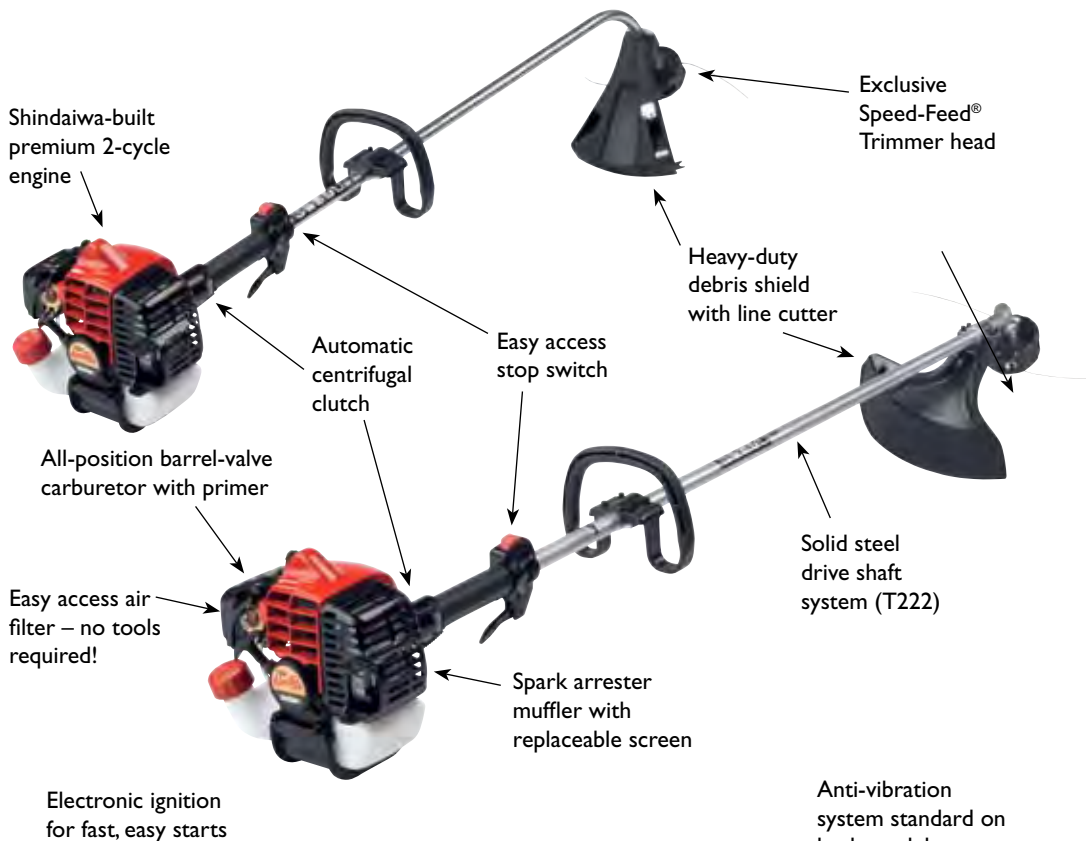

shindaiwa

F222/T222 HomePro® Trimmers

Designed for the serious homeowner, these trimmers come equipped with our patented Speed-Feed® trimmer head.

shindaiwa

F222/T222 HomePro® Trimmers

Take the hassle out of re-loading your trimmer spool with our exclusive Speed-Feed® cutting head! No disassembly required and re-loads in less than 30 seconds!

Step 1: Align the arrow on cover with eyelet.

Step 2: Feed approximately 6' of trimmer line through the eyelets.

Step 3: Re-load line by simply turning the cover and cutting line to equal lengths.

Specifications

	F222	T222
Displacement	1.5 cu in (23.9 cc)	1.5 cu in (23.9 cc)
Output	1.1 hp (0.8 kW)	1.1 hp (0.8 kW)
Dry Weight*	10.8 lbs (4.9 kg)	10.8 lbs (4.9 kg)
Overall Length	61.8 in (157 cm)	68.0 in (172.7 cm)
Carburetor	TK diaphragm	TK diaphragm
Fuel Capacity	21 oz (620 ml)	21 oz (620 ml)
Fuel, 50:1 Ratio	Fuel/Mixing Oil	Fuel/Mixing Oil

*Weights without cutting attachment

Additional Features

- Quality 4-bolt, chrome plated cylinder for maximum durability.
- Heavy-duty gearcase with helical gears for smooth power transfer (T222).
- Meets stringent EPA and California exhaust emission regulations.